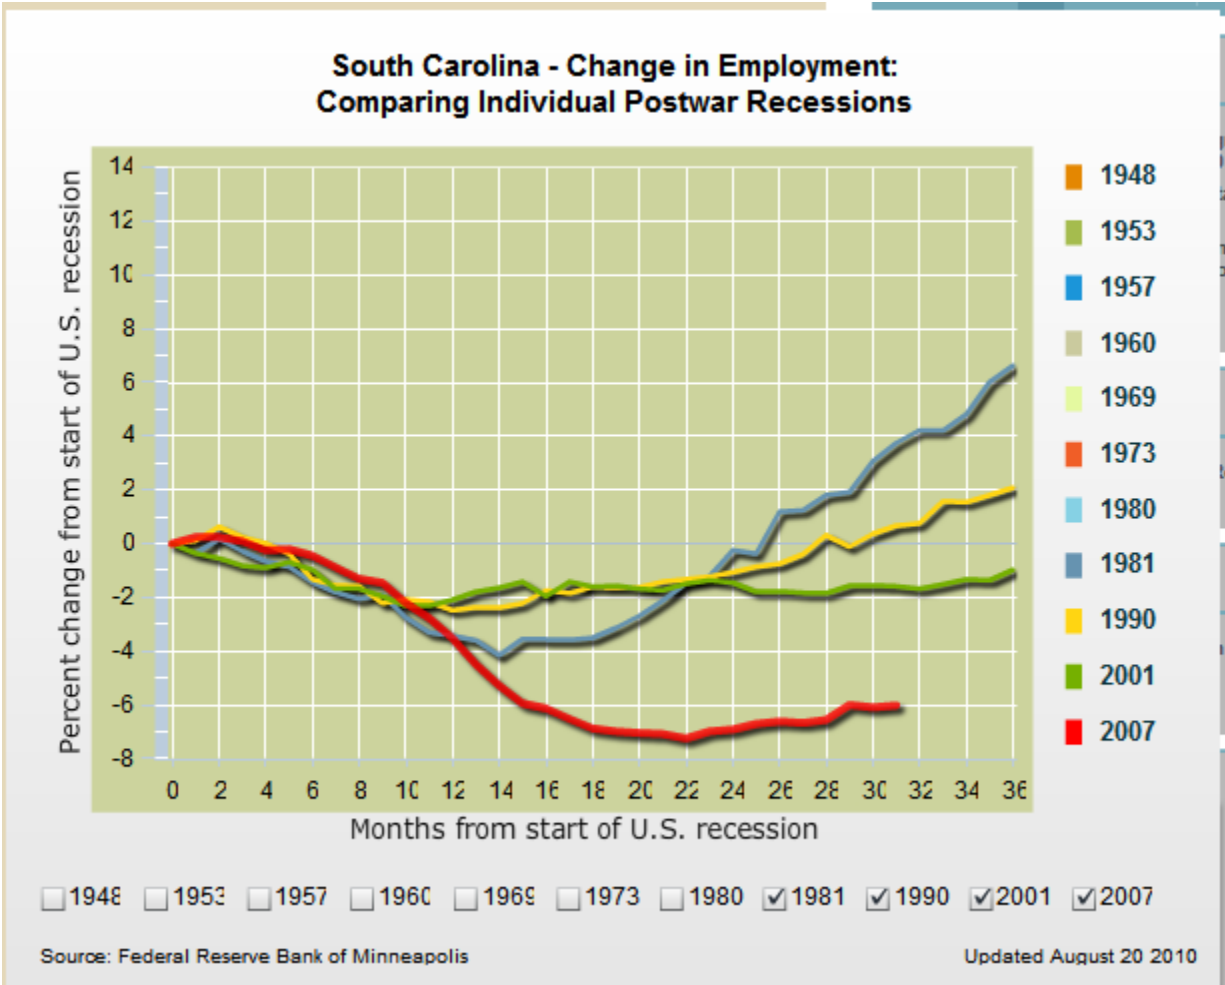

Table 1

Table 2

Month	Year	National Unemployment Rate Percent	South Carolina Unemployment Rate Percent
June	2009	9.5	11.9
June	2003	6.3	6.9
June	1992	7.8	6.6