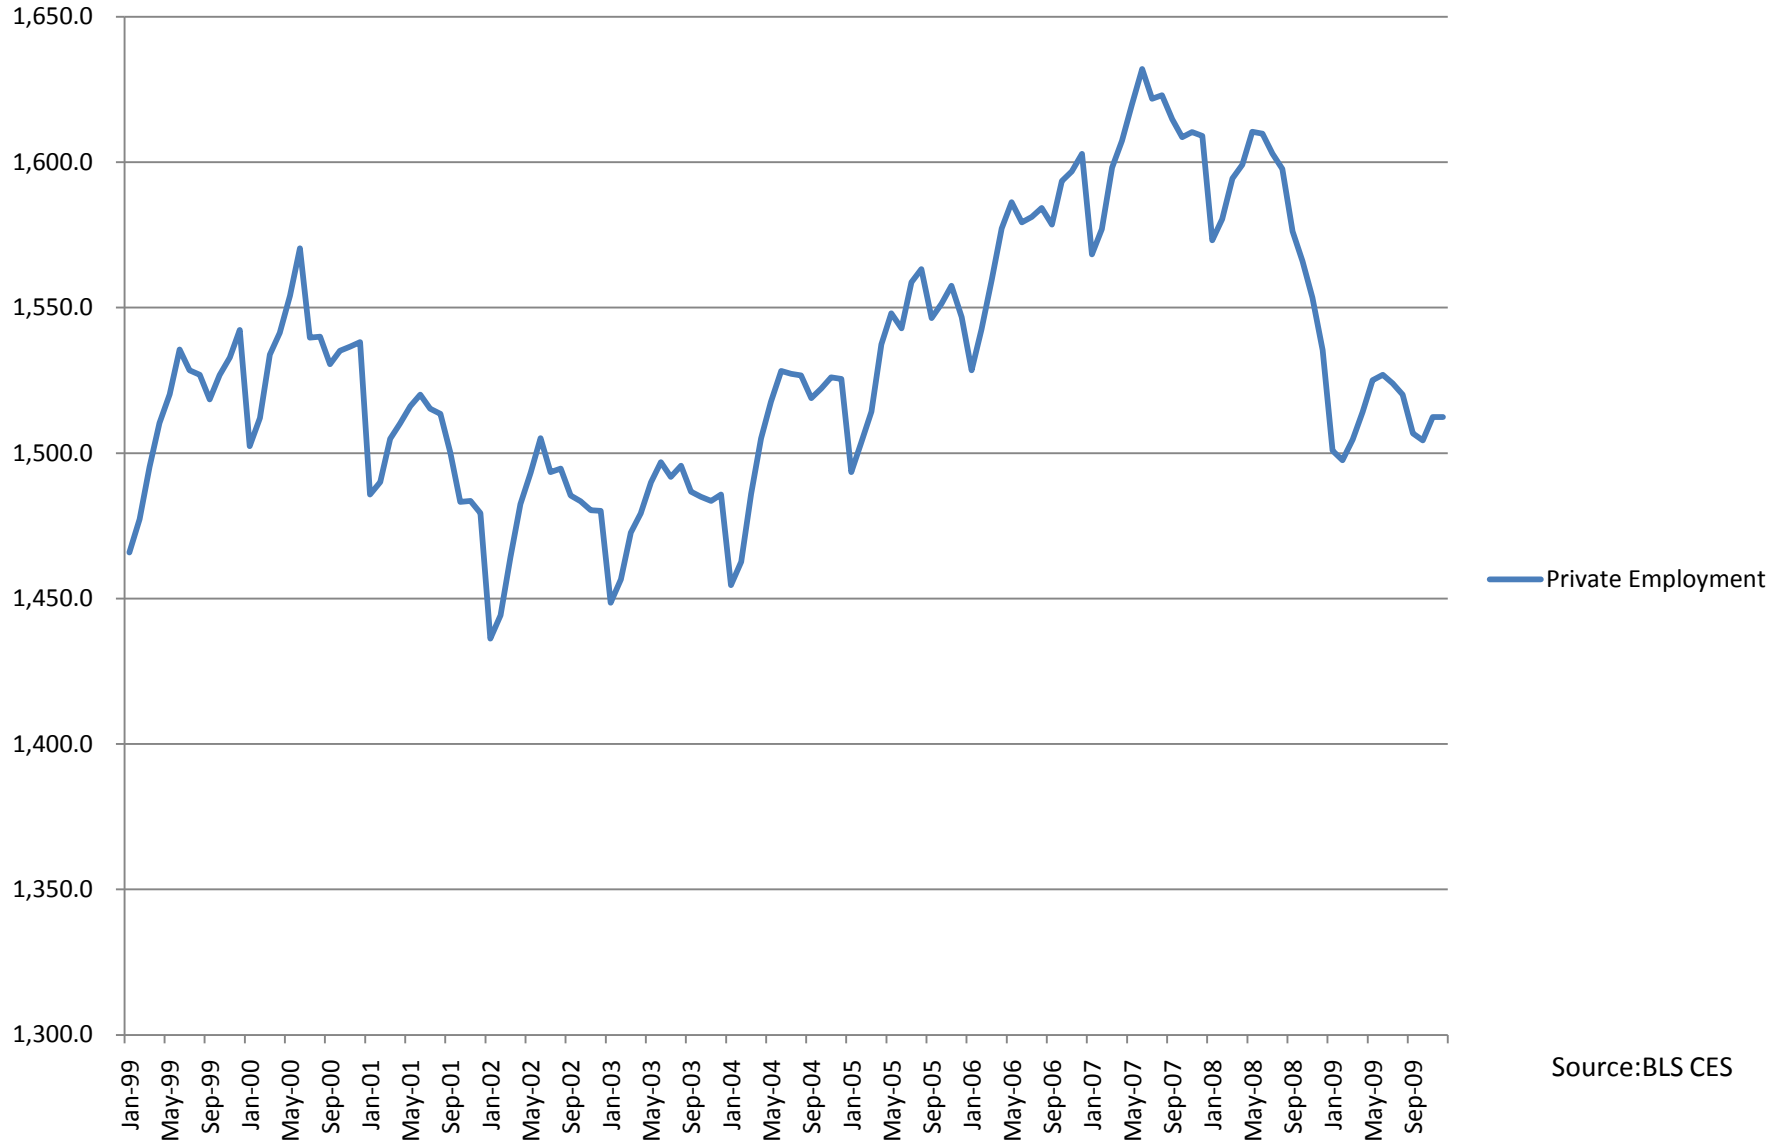

# Private Employment South Carolina 1999-2009

Source: BLS CES